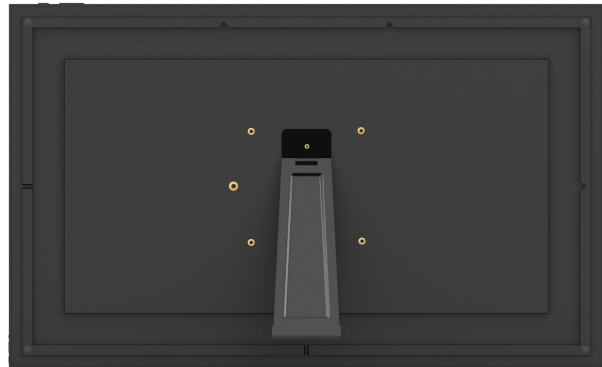

JOYHONG

SHENZHEN JOYHONG TECHNOLOGY CO., LTD

21.5 inch Android Wifi Cloud Digital photo frame & 64GB Memory (Picture/Music/Movie/Calendar//Cloud WIFI / Weather Station)

Model No: **JT215M-H01** LCD Screen **1920*1080 Pixels(16:9)**

Model	Product Features	Price USD		
		Sample	1K-3K	
JT215M-H01	Photo, Music, Movie, Calendar, Clock Online, 64GB Memory & Light sensor & Cloud WIFI & Weather station			

Remark: FOB Shenzhen price, the delivery time is about 30-35 days for 1-10K order

Selling Points:

1. Multi-User Share Photos & Videos Via App Email, PC Manager
2. Easy Setup and Use
3. Elegant Design Options
4. Connect Internet : WiFi / Dual-WiFi (2.4G/5G) (Optional)
5. Built-in Memory: 32G/64G (Optional) and Expandable Memory with USB/TF Slot
6. Copy Files to Memory and Delete Files in the Cards & Memory
7. Smart Features (Optional Motion sensor or Light Sensor) & Remote Control
8. High-Resolution Display, FHD 1080P Video & Audio Playback for Advertising
9. Auto Video Start Up & Schedule Auto On/Off
10. Customizable Slideshows & Playlists
11. Adjustable Slideshow Speed and Above 10 Kinds of Transition Slideshow
12. Image-Display Mode: Slideshow, Preview, Zoom, Rotate Function.
13. Add Captions for Pictures & Videos
14. Picture & Music: Slideshow with background music
15. Folder Function to Manage Pictures & Videos
16. OSD Language: English and Other Languages Optional