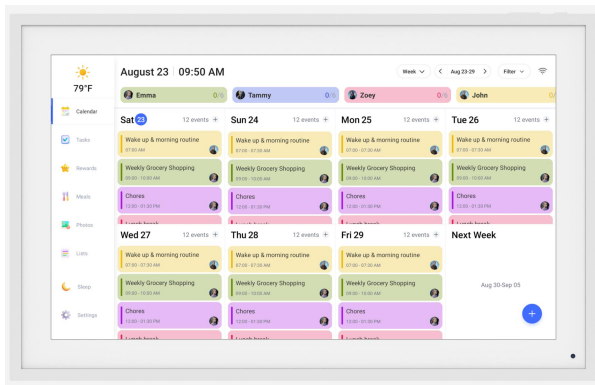

15.6 inch Full Function Digital Calendar for Family Schedules with 32GB Memory

(Event Management /Task/Rewards /To-Do Lists /Photo Display /Sync & Profies /Meal Plan /Weather Station/Sleep Mode/Reminders)

Model No: JT156M-H01 IPS Screen 1920*1080 Pixels (16:9)

Model	Product Features	Price USD		
		Sample	1K-3K	
JT156M-H01	Dual-WiFi+Event Management+Task+Rewards+To-Do Lists+Photo Display+Sync Calendars + Profiles+Meal Plan+Weather Station+Full HD Movie+Sleep Mode+Reminders+Light Sensor			

Remark: FOB Shenzhen price, the delivery time is about 25-30 days for 1-5K order

Private Tooling : Plastic Front Design

JT156M-H01

Selling Points:

1. Digital Calendar for All-in-One Family Schedule & Tasks
2. Selectable Reminders for All Events
3. Intuitive Touchscreen Interface for Easy Operate
4. Advanced Meal Planner to Schedule Weekly Meals
5. Stylish Design for Home Decoration
6. Auto-sync Google, Apple, Outlook, Cozi, Yahoo Calendar