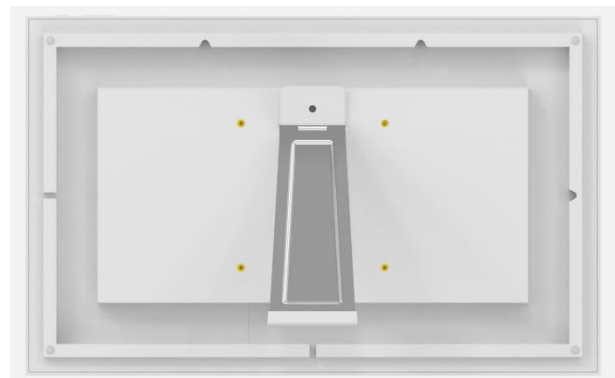

15.6 inch Full Function Digital Calendar for Family Schedules with 32GB Memory

(Event Management /Task/Rewards /To-Do Lists /Photo Display /Sync & Profies /Meal Plan /Weather Station/Sleep Mode/Reminders)

Model No: JT156M-H01 IPS Screen 1920*1080 Pixels (16:9)

Model	Product Features	Price USD		
		Sample	1K-3K	
JT156M-H01	Dual-WiFi+Event Management+Task+Rewards+To-Do Lists+Photo Display+Sync Calendars + Profiles+Meal Plan+Weather Station+Full HD Movie+Sleep Mode+Reminders+Light Sensor			

Remark: FOB Shenzhen price, the delivery time is about 25-30 days for 1-5K order

Private Tooling : Plastic Front Design

JT156M-H01

Selling Points:

1. Digital Calendar for All-in-One Family Schedule & Tasks
2. Selectable Reminders for All Events
3. Intuitive Touchscreen Interface for Easy Operate
4. Advanced Meal Planner to Schedule Weekly Meals
5. Stylish Design for Home Decoration
6. Auto-sync Google, Apple, Outlook, Cozi, Yahoo Calendar